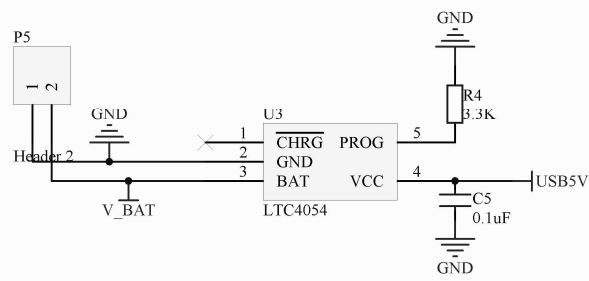

Daul Power System

Reset

ESP32WROOM

Charger and Li -Battery(1-cell)

Functions

Connector

USB to Serial

Auto Downloader