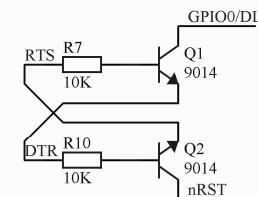

Daul Power System

Reset

ESP32WROOM

Charger and Li -Battery(1-cell)

Functions

Connector

USB to Serial

Auto Downloader