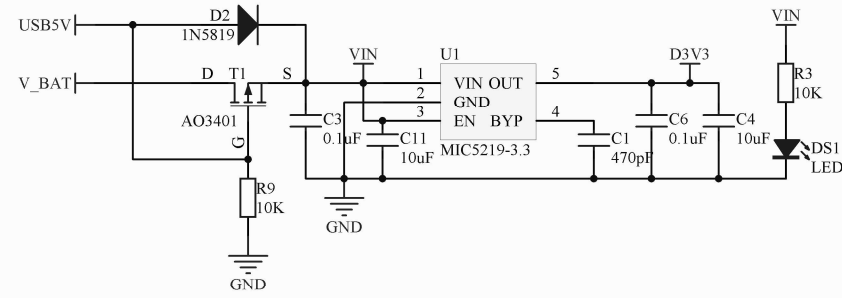

Daul Power System

Reset

ESP32WROOM

Charger and Li -Battery(1-cell)

Functions

Connector

USB to Serial

Auto Downloader