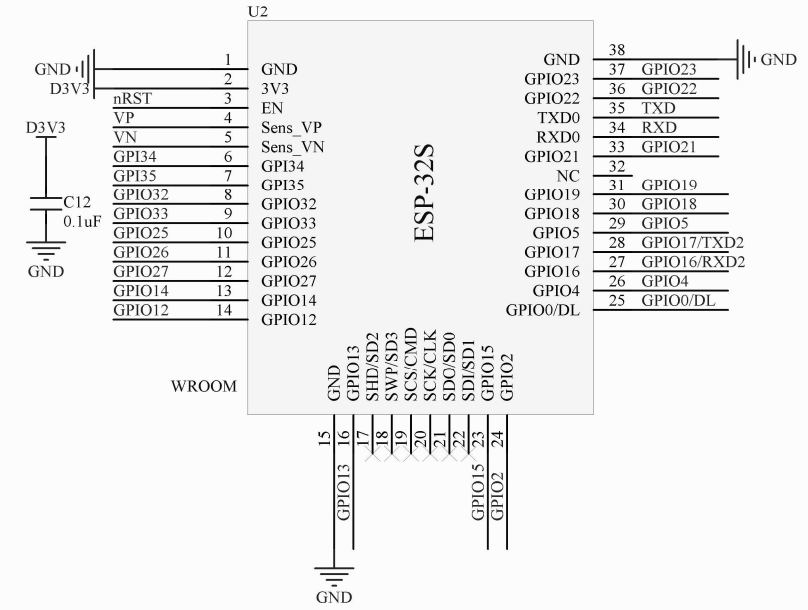

Daul Power System

Reset

ESP32WROOM

Charger and Li -Battery(1-cell)

Functions

Connector

USB to Serial

Auto Downloader

Title		
Size	Number	Revision
A3		
Date:	2018/6/20	Sheet of
File:	D:\群晖云同步盘\Matrix-CoreV2.SchDoc Drawn By:	