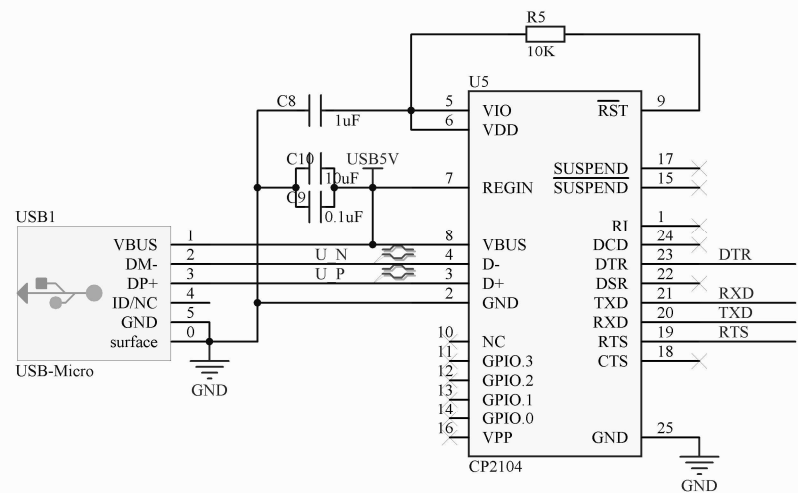

Daul Power System

Reset

ESP32WROOM

Charger and Li -Battery(1-cell)

Functions

Connector

USB to Serial

Auto Downloader

Title		
Size	Number	Revision
A3		
Date:	2018/6/20	Sheet of
File:	D:\群晖云同步盘\Matrix-CoreV2.SchDoc Drawn By:	