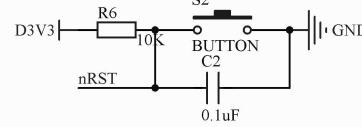

Daul Power System

Reset

ESP32WROOM

Charger and Li -Battery(1-cell)

Functions

Connector

USB to Serial

Auto Downloader