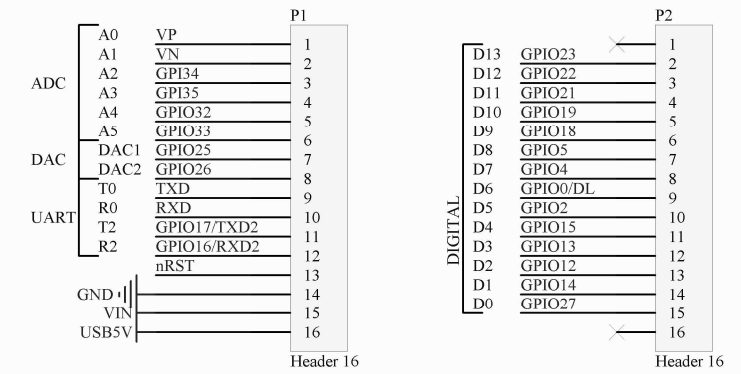

Daul Power System

Reset

ESP32WROOM

Charger and Li -Battery(1-cell)

Functions

Connector

USB to Serial

Auto Downloader

Title		
Size	Number	Revision
A3		
Date:	2018/6/20	Sheet of
File:	D:\群晖云同步盘\Matrix-CoreV2.SchDoc Drawn By:	