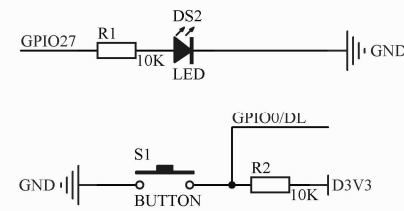

Daul Power System

Reset

ESP32WROOM

Charger and Li -Battery(1-cell)

Functions

Connector

USB to Serial

Auto Downloader